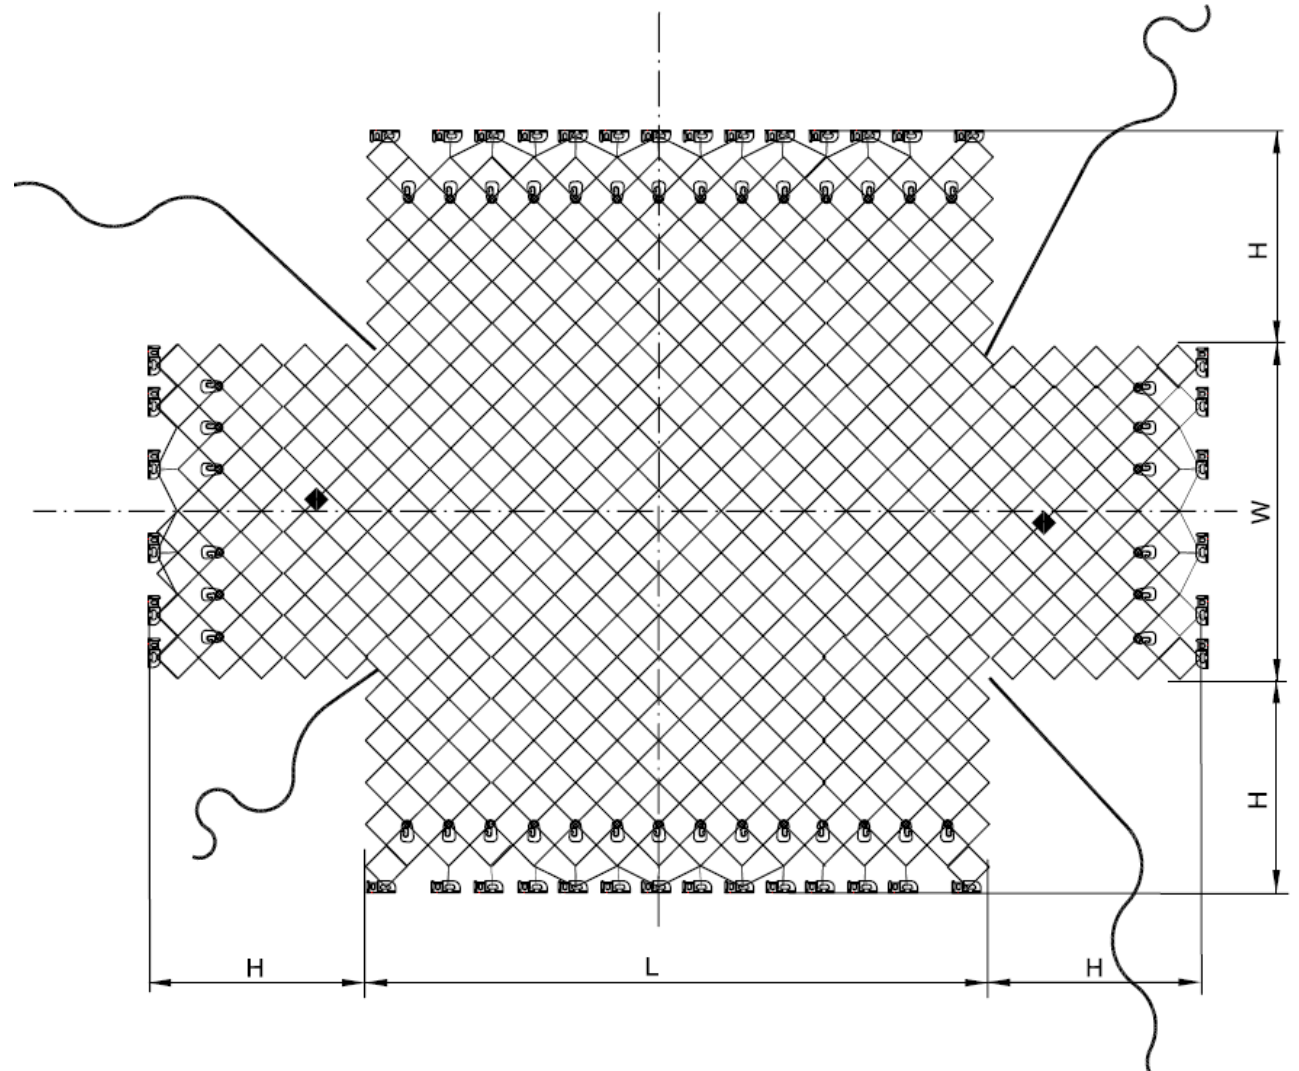

P/N GA-01/XXX-() ¹	
Net Type	2G1N
IATA ID Code	NGE
Size: [W x L x H]	96" x 238,5" x 96/108/118"
Certification:	ETSO C90c CTSO C90c TSO C90c
Standard	NAS3610-10
Material used for net	PES
Number and type of Double Stud fittings	40 ea. as per ISO9788
Number of Hooks	40 ea.
Mesh type / size	knotted / 10" x 10"
Gross weight/service load	13.608 kg / 30.000 lbs
Ultimate Load criteria (off-center)	28.345 kg / 62.500 lbs
Flammability requirement	i.a.w. FAR/CS25.853; Appendix F, Part 1, (a)(1)(iv)
Tensile strength of ropes	> 2.040 kg / 4.500 lbs

¹ XXX ... denotes height in inches